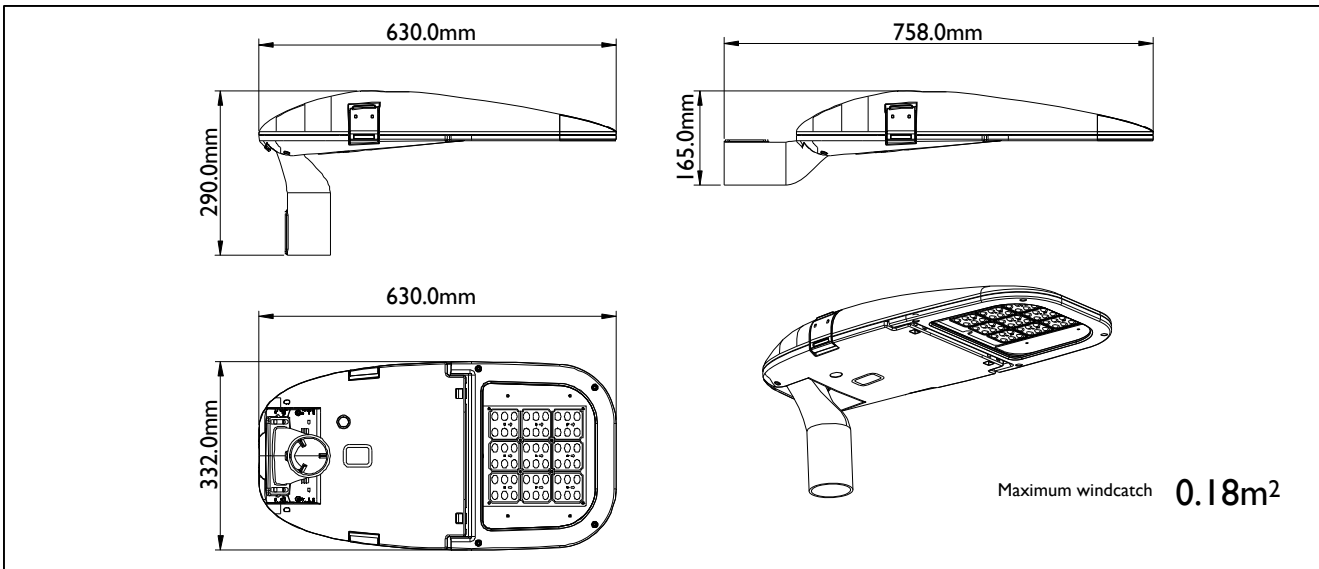

LIGHTWELL CANDELA MEDIUM

Installation manual

GB 7000	IEC 60598		IP66	ta 50°		IK08	CE
-------------------	---------------------	--	-------------	-------------------------	--	-------------	-----------

Type Number	LEDs	max Wattage	Voltage	requency	
LW-CDM (18PCS 32W)			100 - 240V AC	50/60 Hz	8.56
LW-CDM (24PCS 42W)			100 - 240V AC	50/60 Hz	8.56
LW-CDM (36PCS 59W)			100 - 240V AC	50/60 Hz	8.95
LW-CDM (54PCS 88W)			100 - 240V AC	50/60 Hz	8.95

1. The luminaire shall be installed by a qualified electrician and wired in accordance with the latest IEEE electrical regulation or the national requirements
2. Water-proof box is not supplied with this luminaire, installation should be advised by qualified professional
3. If the external cable of the lamp is damaged, please contact the supplier or a professional for changing
4. The luminaire should be positioned so that the prolonged staring into the luminaire at a distance closer than 0,319 m is not expected
5. The light source contained in this luminaire shall only be replaced by the manufacturer or his service agent or a similar qualified person