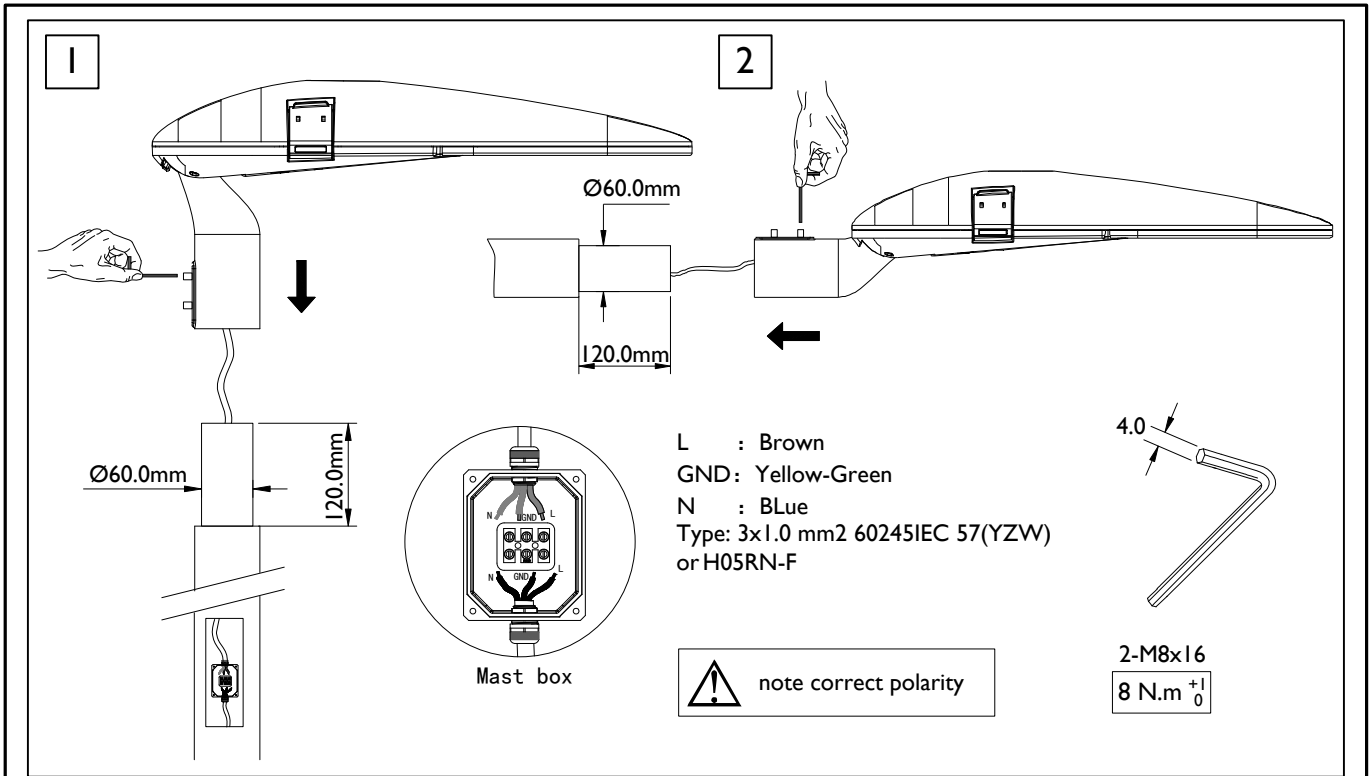

LIGHTWELL CANDELA MEDIUM

Installation manual

GB 7000	IEC 60598		IP66	ta 50°		IK08	CE
-------------------	---------------------	--	-------------	-------------------------	--	-------------	-----------

Type Number	LEDs	max Wattage	Voltage	requency	
LW-CDM (18PCS 32W)			100 - 240V AC	50/60 Hz	8.56
LW-CDM (24PCS 42W)			100 - 240V AC	50/60 Hz	8.56
LW-CDM (36PCS 59W)			100 - 240V AC	50/60 Hz	8.95
LW-CDM (54PCS 88W)			100 - 240V AC	50/60 Hz	8.95

1. The luminaire shall be installed by a qualified electrician and wired in accordance with the latest IEEE electrical regulation or the national requirements
2. Water-proof box is not supplied with this luminaire, installation should be advised by qualified professional
3. If the external cable of the lamp is damaged, please contact the supplier or a professional for changing
4. The luminaire should be positioned so that the prolonged staring into the luminaire at a distance closer than 0,319 m is not expected
5. The light source contained in this luminaire shall only be replaced by the manufacturer or his service agent or a similar qualified person