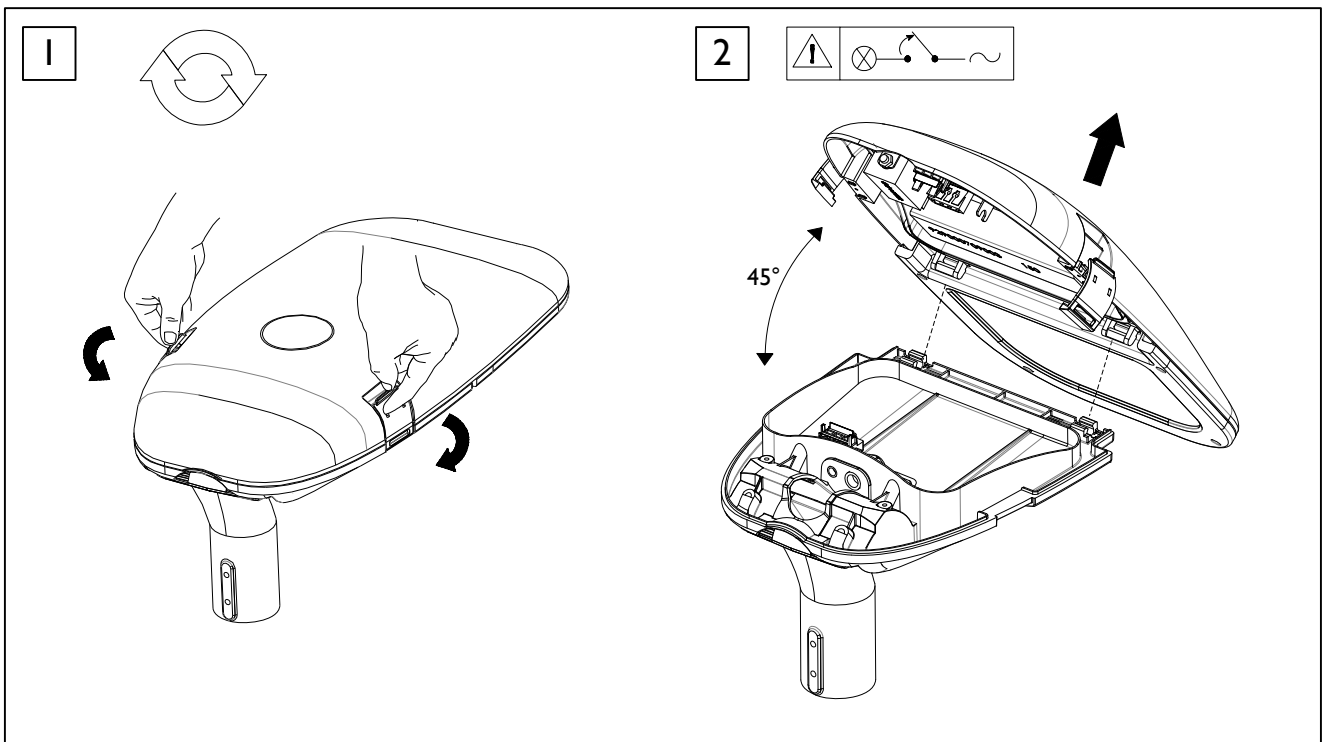

LIGHTWELL CANDELA MEDIUM

Installation manual

GB 7000	IEC 60598		IP66	ta 50°		IK08	CE
-------------------	---------------------	--	-------------	-------------------------	--	-------------	-----------

Type Number	LEDs	max Wattage	Voltage	requency	
LW-CDM (18PCS 32W)			100 - 240V AC	50/60 Hz	8.56
LW-CDM (24PCS 42W)			100 - 240V AC	50/60 Hz	8.56
LW-CDM (36PCS 59W)			100 - 240V AC	50/60 Hz	8.95
LW-CDM (54PCS 88W)			100 - 240V AC	50/60 Hz	8.95

1. The luminaire shall be installed by a qualified electrician and wired in accordance with the latest IEEE electrical regulation or the national requirements
2. Water-proof box is not supplied with this luminaire, installation should be advised by qualified professional
3. If the external cable of the lamp is damaged, please contact the supplier or a professional for changing
4. The luminaire should be positioned so that the prolonged staring into the luminaire at a distance closer than 0,319 m is not expected
5. The light source contained in this luminaire shall only be replaced by the manufacturer or his service agent or a similar qualified person