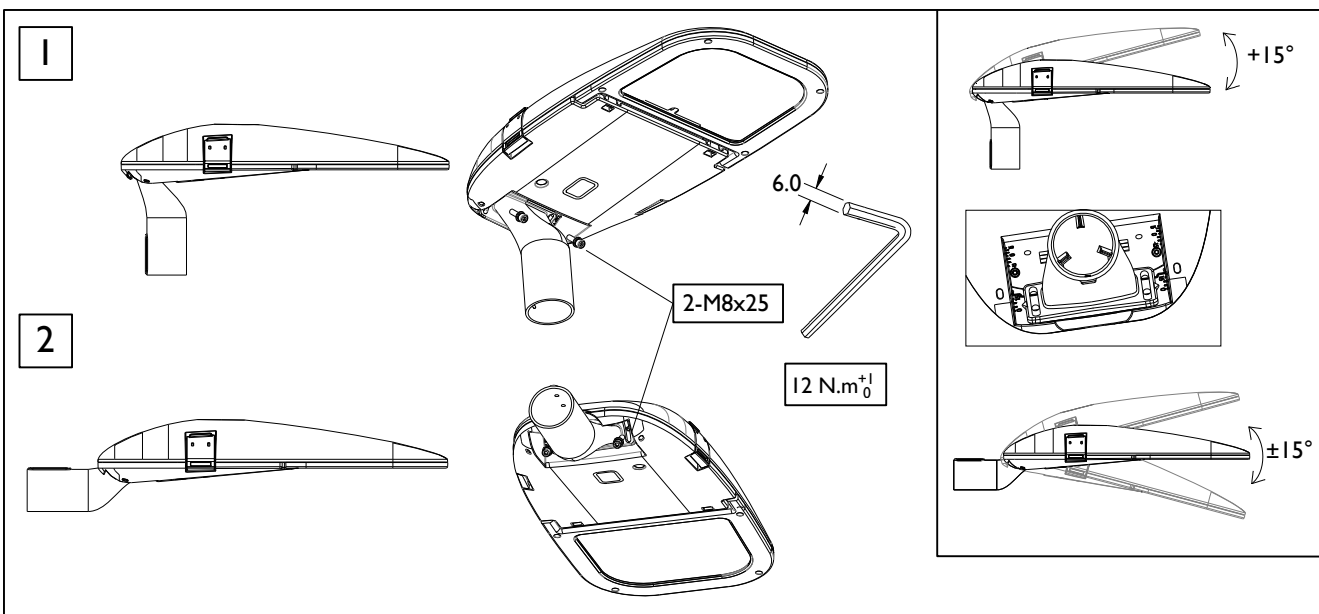

LIGHTWELL CANDELA MEDIUM

Installation manual

GB 7000	IEC 60598		IP66	ta 50°		IK08	CE
-------------------	---------------------	--	-------------	-------------------------	--	-------------	-----------

Type Number	LEDs	max Wattage	Voltage	requency	
LW-CDM (18PCS 32W)			100 - 240V AC	50/60 Hz	8.56
LW-CDM (24PCS 42W)			100 - 240V AC	50/60 Hz	8.56
LW-CDM (36PCS 59W)			100 - 240V AC	50/60 Hz	8.95
LW-CDM (54PCS 88W)			100 - 240V AC	50/60 Hz	8.95

1. The luminaire shall be installed by a qualified electrician and wired in accordance with the latest IEEE electrical regulation or the national requirements
2. Water-proof box is not supplied with this luminaire, installation should be advised by qualified professional
3. If the external cable of the lamp is damaged, please contact the supplier or a professional for changing
4. The luminaire should be positioned so that the prolonged staring into the luminaire at a distance closer than 0,319 m is not expected
5. The light source contained in this luminaire shall only be replaced by the manufacturer or his service agent or a similar qualified person